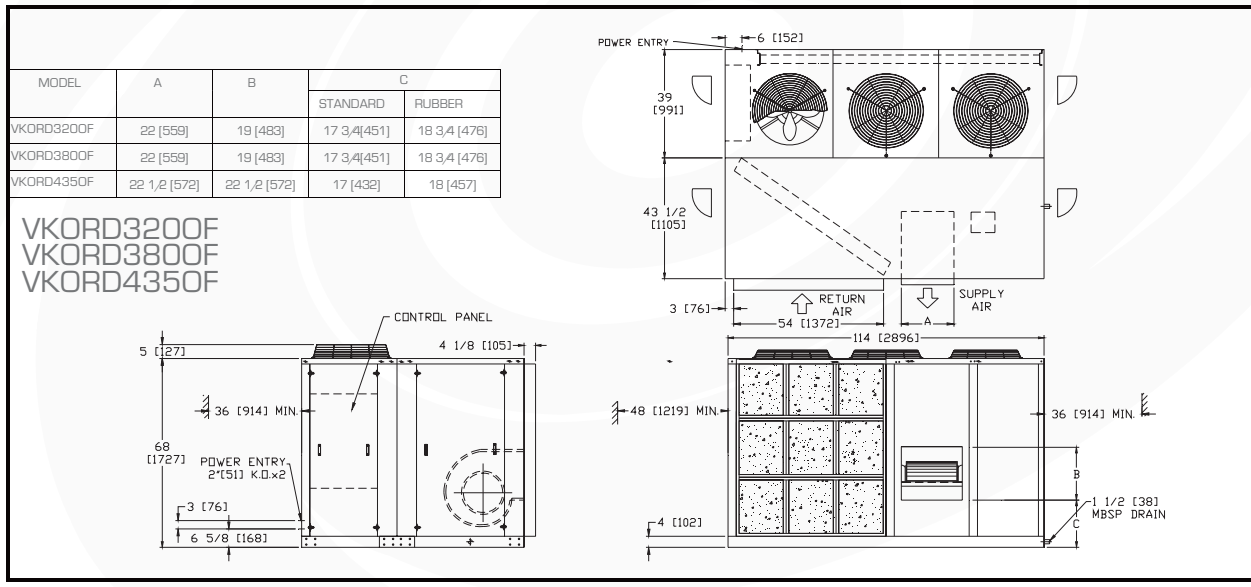

PHYSICAL DIMENSION

Note: All dimensions are in inches [mm].

VKOR1080F
VKORD1250F

VKORD1450F

MODEL	A	
	STANDARD	RUBBER
VKORD1600F	13 1/2 [343]	16 1/2 [419]
VKORD1900F	13 1/2 [343]	16 1/2 [419]
VKORD2200F	13 1/2 [343]	16 1/2 [419]

VKORD1600F
VKORD1900F
VKORD2200F

Note: All dimensions are in inches [mm].

Note: All dimensions are in inches [mm].

Note: All dimensions are in inches [mm].

Note: All dimensions are in inches [mm].