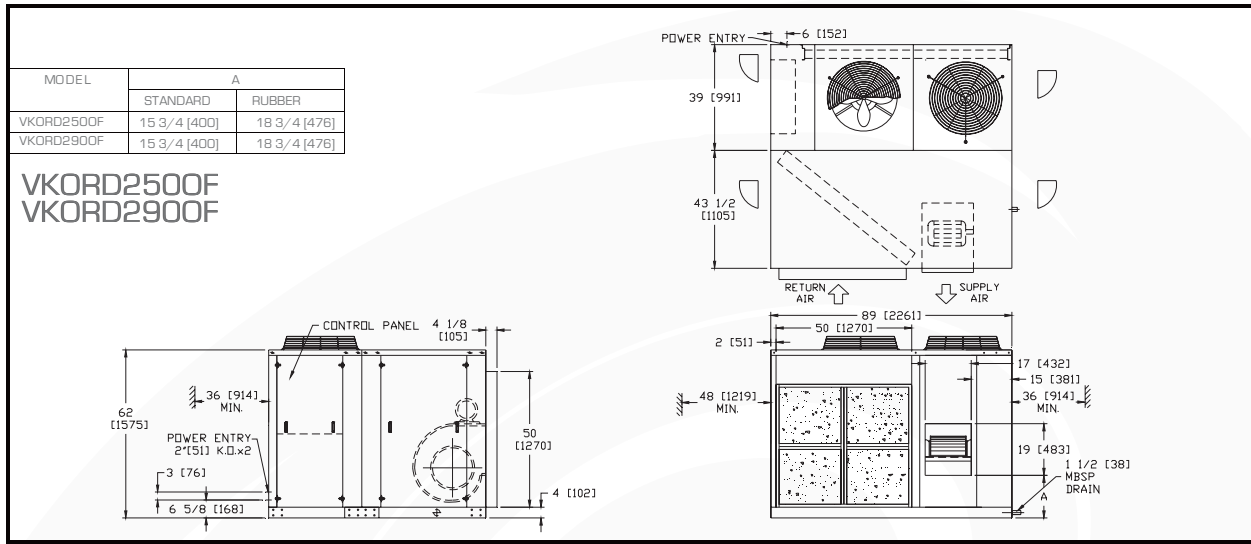

PHYSICAL DIMENSION

Note: All dimensions are in inches [mm].

VKOR1080F
VKORD1250F

VKORD1450F

MODEL	A	
	STANDARD	RUBBER
VKORD1600F	13 1/2 [343]	16 1/2 [419]
VKORD1900F	13 1/2 [343]	16 1/2 [419]
VKORD2200F	13 1/2 [343]	16 1/2 [419]

VKORD1600F
VKORD1900F
VKORD2200F

Note: All dimensions are in inches [mm].

Note: All dimensions are in inches [mm].

Note: All dimensions are in inches [mm].

Note: All dimensions are in inches [mm].