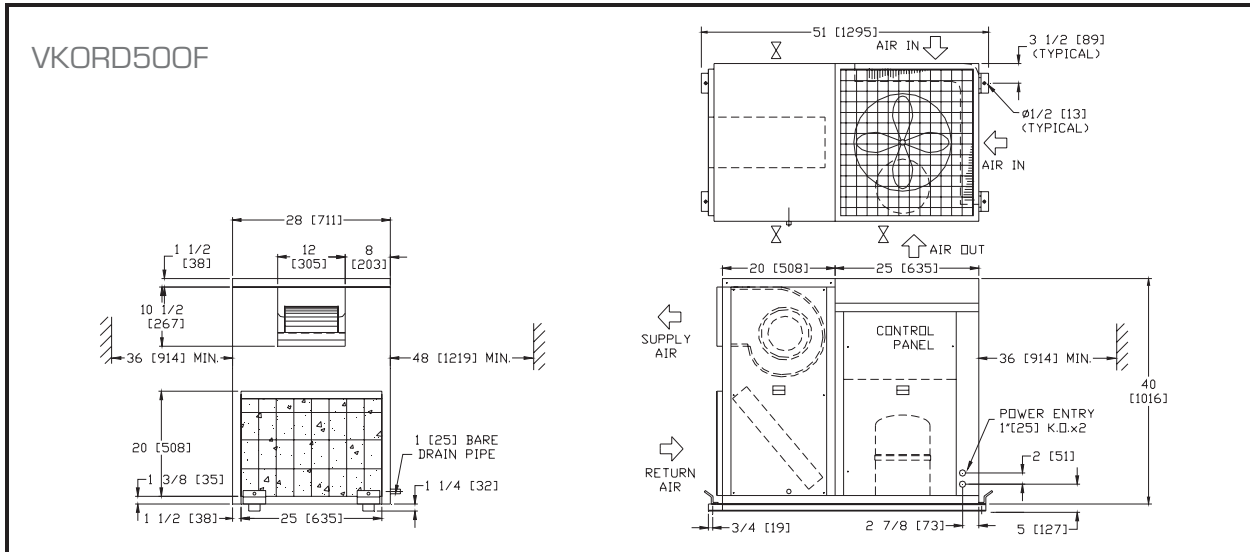

PHYSICAL DIMENSION

Note: All dimensions are in inches [mm].

VKOR1080F
VKORD1250F

VKORD1450F

MODEL	A	
	STANDARD	RUBBER
VKORD1600F	13 1/2 [343]	16 1/2 [419]
VKORD1900F	13 1/2 [343]	16 1/2 [419]
VKORD2200F	13 1/2 [343]	16 1/2 [419]

VKORD1600F
VKORD1900F
VKORD2200F

Note: All dimensions are in inches [mm].

Note: All dimensions are in inches [mm].

Note: All dimensions are in inches [mm].

Note: All dimensions are in inches [mm].