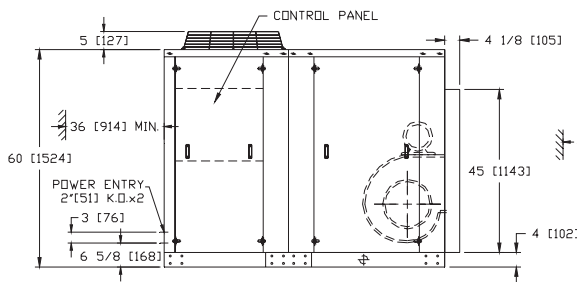

PHYSICAL DIMENSION

Note: All dimensions are in inches [mm].

VKOR1080F
VKORD1250F

VKORD1450F

MODEL	A	
	STANDARD	RUBBER
VKORD1600F	13 1/2 [343]	16 1/2 [419]
VKORD1900F	13 1/2 [343]	16 1/2 [419]
VKORD2200F	13 1/2 [343]	16 1/2 [419]

VKORD1600F
VKORD1900F
VKORD2200F

Note: All dimensions are in inches [mm].

Note: All dimensions are in inches [mm].

Note: All dimensions are in inches [mm].

Note: All dimensions are in inches [mm].