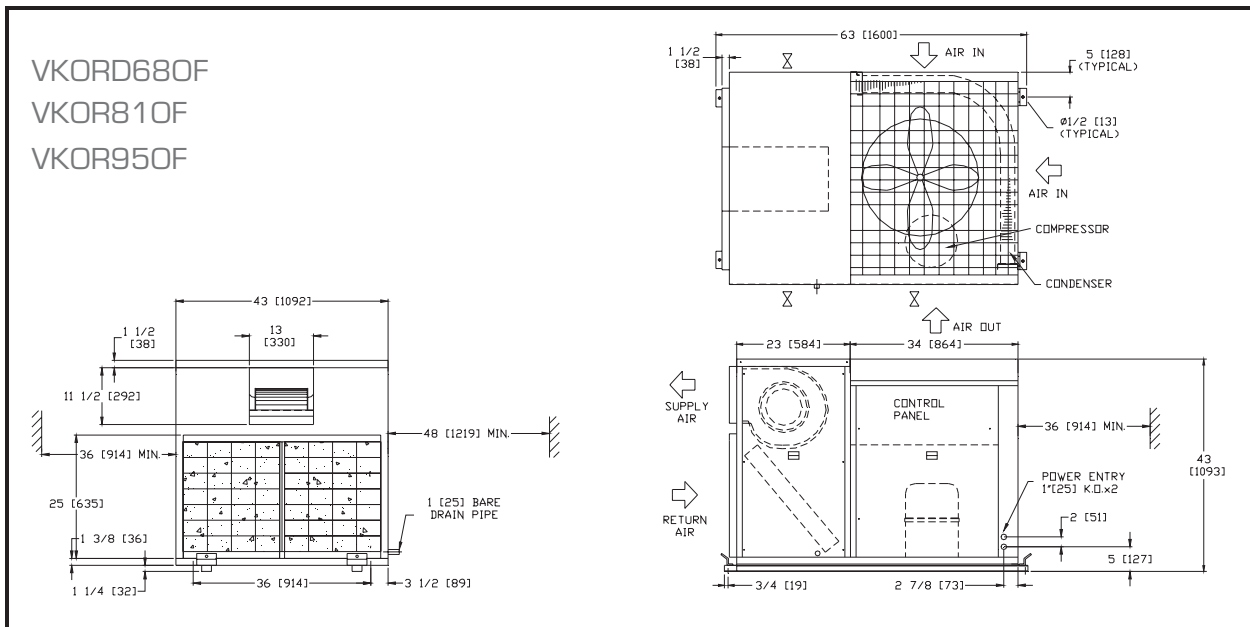

PHYSICAL DIMENSION

Note: All dimensions are in inches [mm].

VKOR1080F
VKORD1250F

VKORD1450F

MODEL	A	
	STANDARD	RUBBER
VKORD1600F	13 1/2 [343]	16 1/2 [419]
VKORD1900F	13 1/2 [343]	16 1/2 [419]
VKORD2200F	13 1/2 [343]	16 1/2 [419]

VKORD1600F
VKORD1900F
VKORD2200F

Note: All dimensions are in inches [mm].

Note: All dimensions are in inches [mm].

Note: All dimensions are in inches [mm].

Note: All dimensions are in inches [mm].