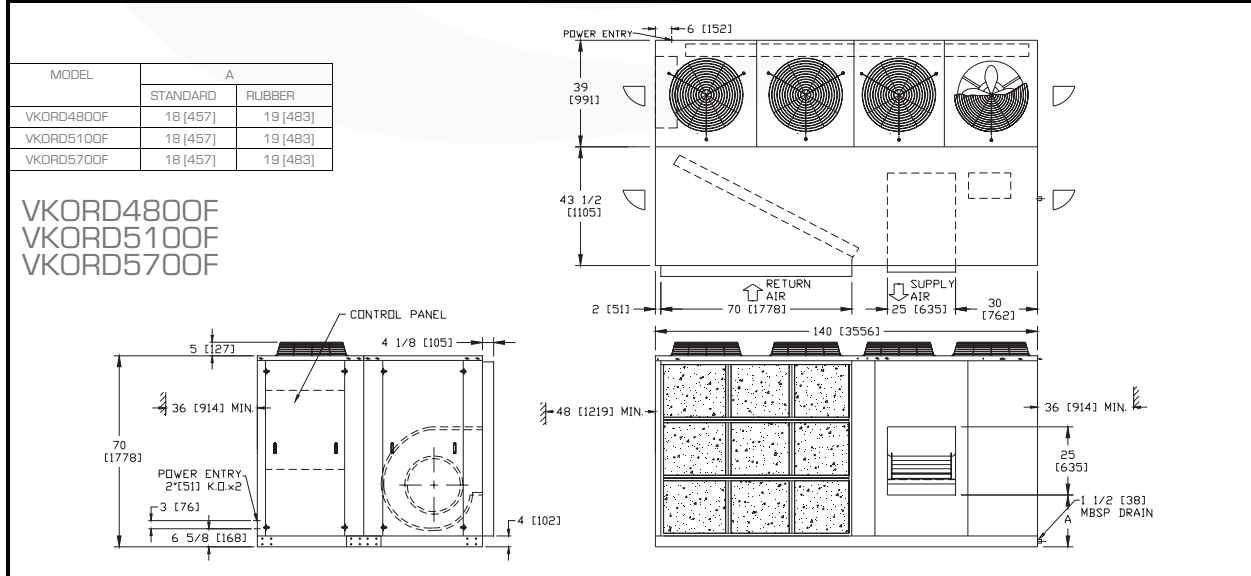

PHYSICAL DIMENSION

Note: All dimensions are in inches [mm].

VKOR1080F
VKORD1250F

VKORD1450F

MODEL	A	
	STANDARD	RUBBER
VKORD1600F	13 1/2 [343]	16 1/2 [419]
VKORD1900F	13 1/2 [343]	16 1/2 [419]
VKORD2200F	13 1/2 [343]	16 1/2 [419]

VKORD1600F
VKORD1900F
VKORD2200F

Note: All dimensions are in inches [mm].

Note: All dimensions are in inches [mm].

Note: All dimensions are in inches [mm].

Note: All dimensions are in inches [mm].