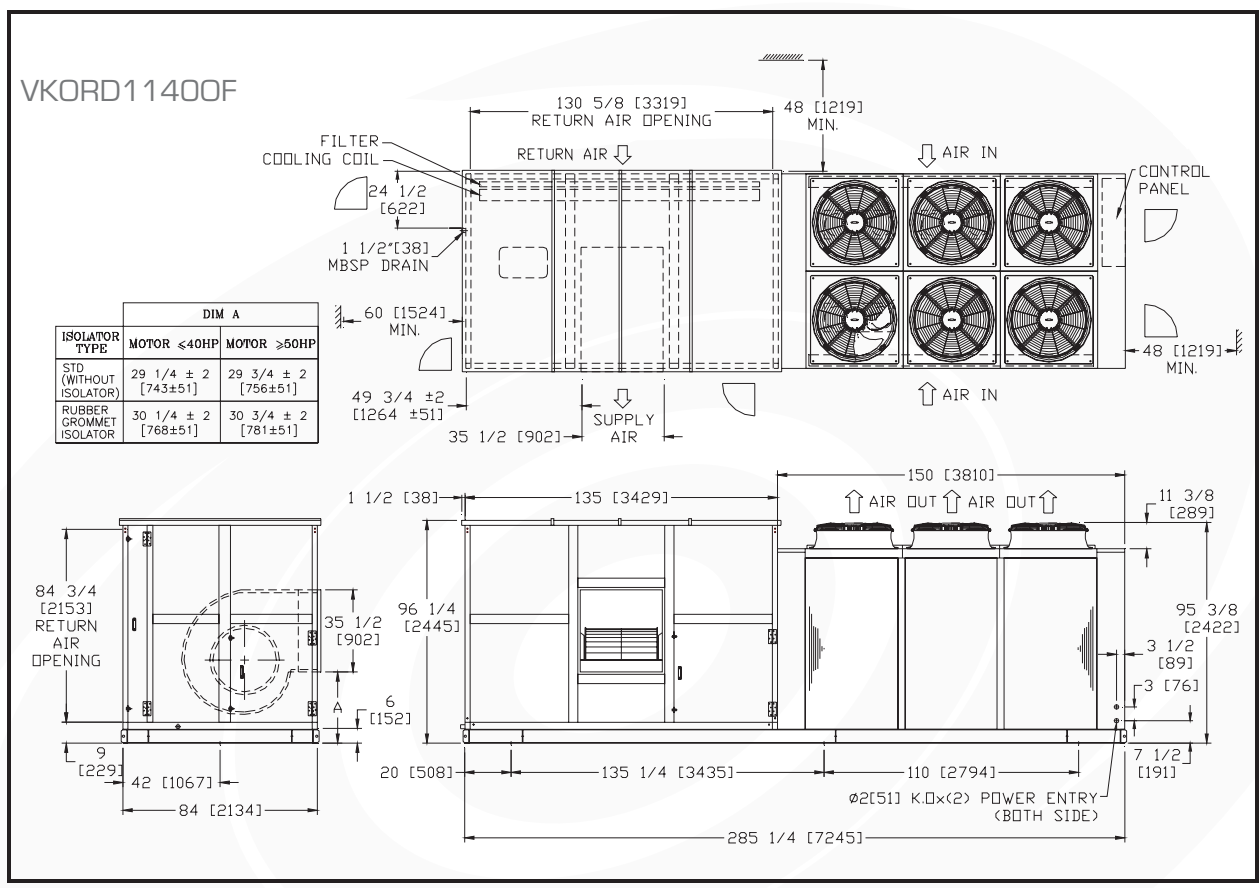

PHYSICAL DIMENSION

Note: All dimensions are in inches [mm].

VKOR1080F
VKORD1250F

VKORD1450F

MODEL	A	
	STANDARD	RUBBER
VKORD1600F	13 1/2 [343]	16 1/2 [419]
VKORD1900F	13 1/2 [343]	16 1/2 [419]
VKORD2200F	13 1/2 [343]	16 1/2 [419]

VKORD1600F
VKORD1900F
VKORD2200F

Note: All dimensions are in inches [mm].

Note: All dimensions are in inches [mm].

Note: All dimensions are in inches [mm].

Note: All dimensions are in inches [mm].