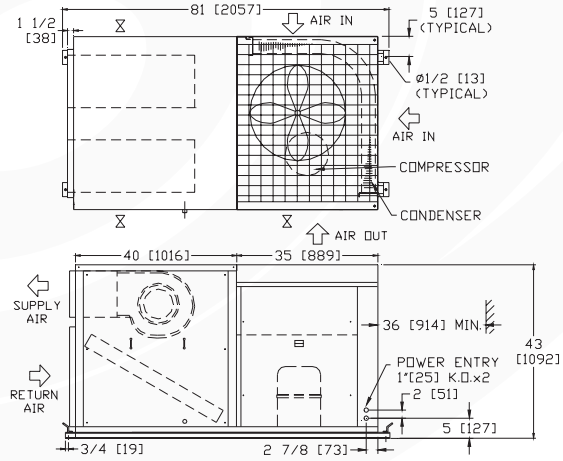

PHYSICAL DIMENSION

Note: All dimensions are in inches [mm].

VKOR1080F
VKORD1250F

VKORD1450F

MODEL	A	
	STANDARD	RUBBER
VKORD1600F	13 1/2 [343]	16 1/2 [419]
VKORD1900F	13 1/2 [343]	16 1/2 [419]
VKORD2200F	13 1/2 [343]	16 1/2 [419]

VKORD1600F
VKORD1900F
VKORD2200F

Note: All dimensions are in inches [mm].

Note: All dimensions are in inches [mm].

Note: All dimensions are in inches [mm].

Note: All dimensions are in inches [mm].