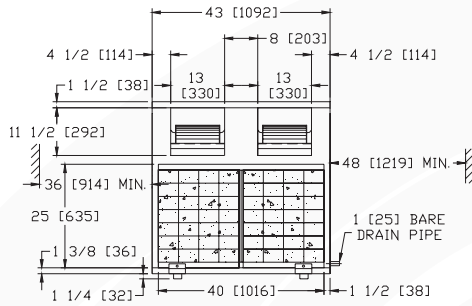

PHYSICAL DIMENSION

Note: All dimensions are in inches [mm].

VKOR1080F
VKORD1250F

VKORD1450F

MODEL	A	
	STANDARD	RUBBER
VKORD1600F	13 1/2 [343]	16 1/2 [419]
VKORD1900F	13 1/2 [343]	16 1/2 [419]
VKORD2200F	13 1/2 [343]	16 1/2 [419]

VKORD1600F
VKORD1900F
VKORD2200F

Note: All dimensions are in inches [mm].

Note: All dimensions are in inches [mm].

Note: All dimensions are in inches [mm].

Note: All dimensions are in inches [mm].