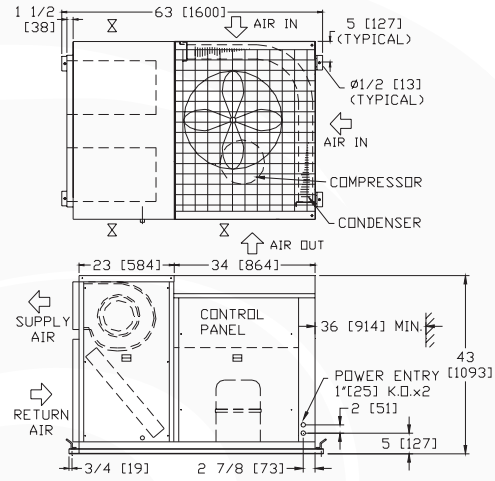

PHYSICAL DIMENSION

Note: All dimensions are in inches [mm].

VKOR1080F
VKORD1250F

VKORD1450F

MODEL	A	
	STANDARD	RUBBER
VKORD1600F	13 1/2 [343]	16 1/2 [419]
VKORD1900F	13 1/2 [343]	16 1/2 [419]
VKORD2200F	13 1/2 [343]	16 1/2 [419]

VKORD1600F
VKORD1900F
VKORD2200F

Note: All dimensions are in inches [mm].

Note: All dimensions are in inches [mm].

Note: All dimensions are in inches [mm].

Note: All dimensions are in inches [mm].