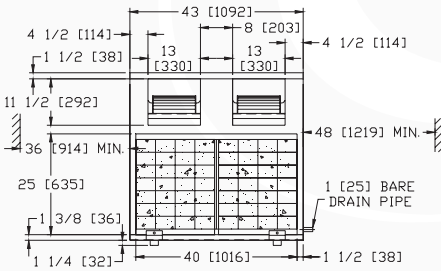

PHYSICAL DIMENSION

Note: All dimensions are in inches [mm].

VKOR1080F
VKORD1250F

VKORD1450F

MODEL	A	
	STANDARD	RUBBER
VKORD1600F	13 1/2 [343]	16 1/2 [419]
VKORD1900F	13 1/2 [343]	16 1/2 [419]
VKORD2200F	13 1/2 [343]	16 1/2 [419]

VKORD1600F
VKORD1900F
VKORD2200F

Note: All dimensions are in inches [mm].

Note: All dimensions are in inches [mm].

Note: All dimensions are in inches [mm].

Note: All dimensions are in inches [mm].