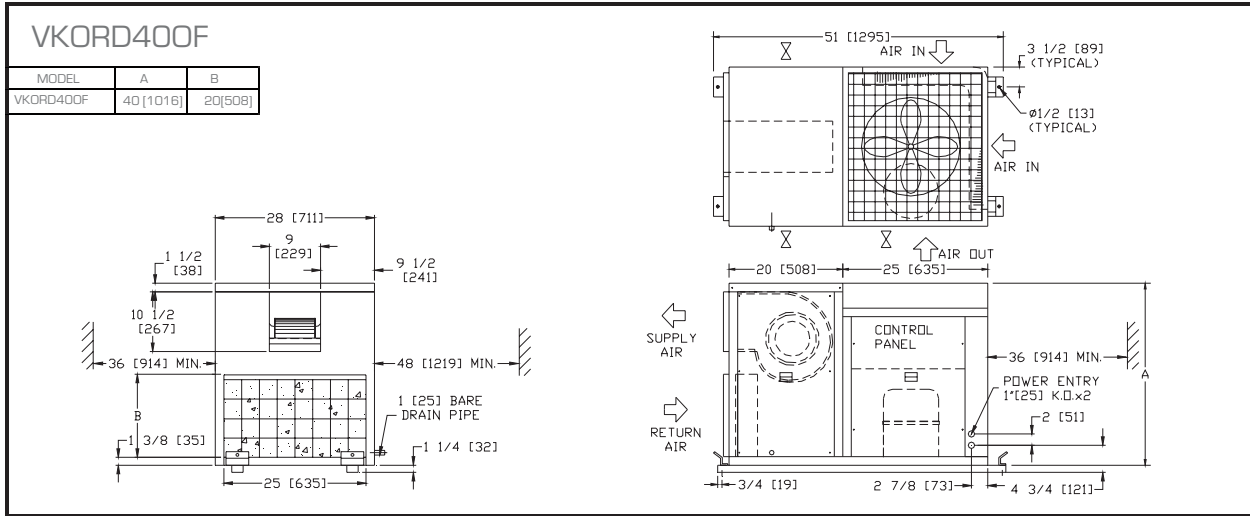

PHYSICAL DIMENSION

Note: All dimensions are in inches [mm].

VKOR1080F
VKORD1250F

VKORD1450F

MODEL	A	
	STANDARD	RUBBER
VKORD1600F	13 1/2 [343]	16 1/2 [419]
VKORD1900F	13 1/2 [343]	16 1/2 [419]
VKORD2200F	13 1/2 [343]	16 1/2 [419]

VKORD1600F
VKORD1900F
VKORD2200F

Note: All dimensions are in inches [mm].

Note: All dimensions are in inches [mm].

Note: All dimensions are in inches [mm].

Note: All dimensions are in inches [mm].