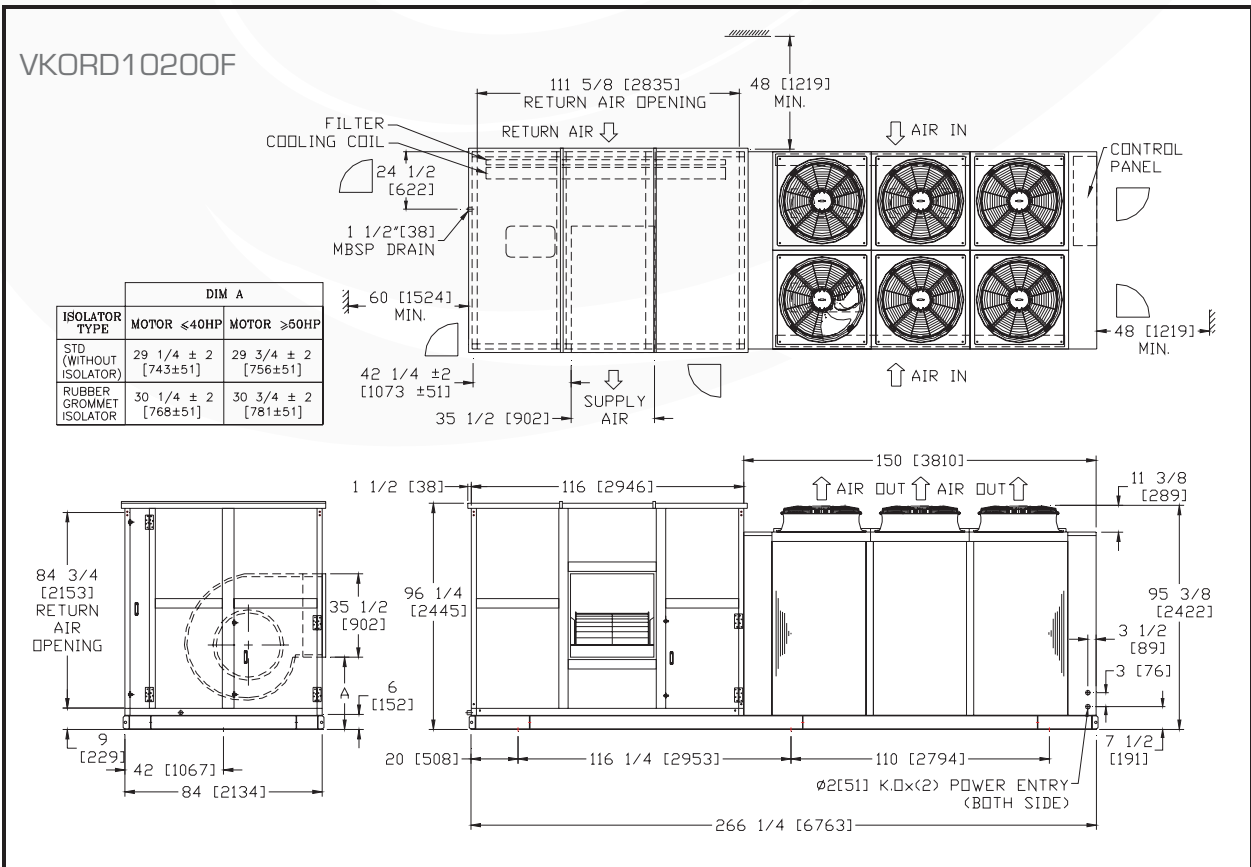

PHYSICAL DIMENSION

Note: All dimensions are in inches [mm].

VKOR1080F
VKORD1250F

VKORD1450F

MODEL	A	
	STANDARD	RUBBER
VKORD1600F	13 1/2 [343]	16 1/2 [419]
VKORD1900F	13 1/2 [343]	16 1/2 [419]
VKORD2200F	13 1/2 [343]	16 1/2 [419]

VKORD1600F
VKORD1900F
VKORD2200F

Note: All dimensions are in inches [mm].

Note: All dimensions are in inches [mm].

Note: All dimensions are in inches [mm].

Note: All dimensions are in inches [mm].