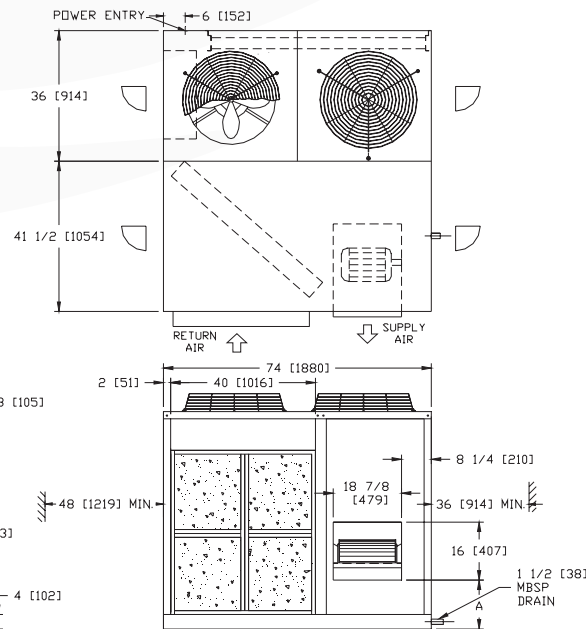

PHYSICAL DIMENSION

Note: All dimensions are in inches [mm].

VKOR1080F
VKORD1250F

VKORD1450F

MODEL	A	
	STANDARD	RUBBER
VKORD1600F	13 1/2 [343]	16 1/2 [419]
VKORD1900F	13 1/2 [343]	16 1/2 [419]
VKORD2200F	13 1/2 [343]	16 1/2 [419]

VKORD1600F
VKORD1900F
VKORD2200F

Note: All dimensions are in inches [mm].

Note: All dimensions are in inches [mm].

Note: All dimensions are in inches [mm].

Note: All dimensions are in inches [mm].