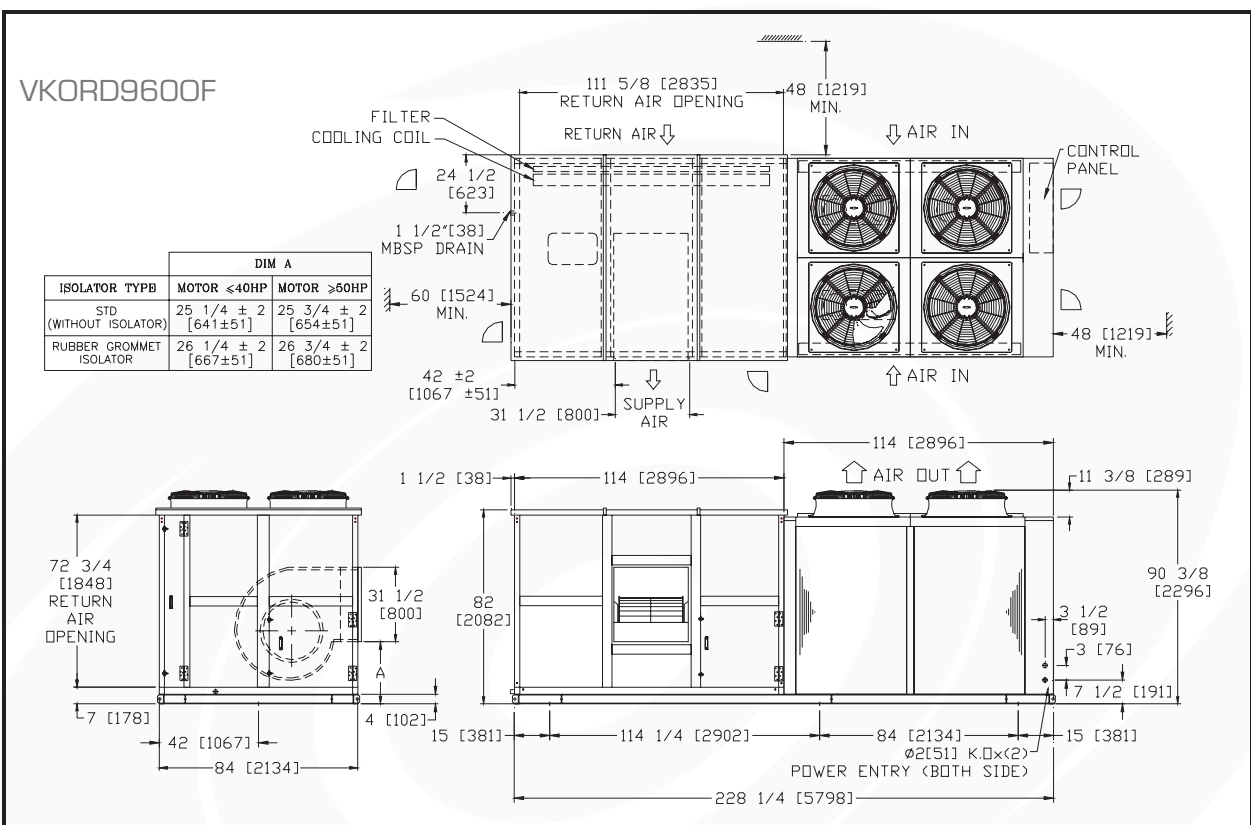

PHYSICAL DIMENSION

Note: All dimensions are in inches [mm].

VKOR1080F
VKORD1250F

VKORD1450F

MODEL	A	
	STANDARD	RUBBER
VKORD1600F	13 1/2 [343]	16 1/2 [419]
VKORD1900F	13 1/2 [343]	16 1/2 [419]
VKORD2200F	13 1/2 [343]	16 1/2 [419]

VKORD1600F
VKORD1900F
VKORD2200F

Note: All dimensions are in inches [mm].

Note: All dimensions are in inches [mm].

Note: All dimensions are in inches [mm].

Note: All dimensions are in inches [mm].