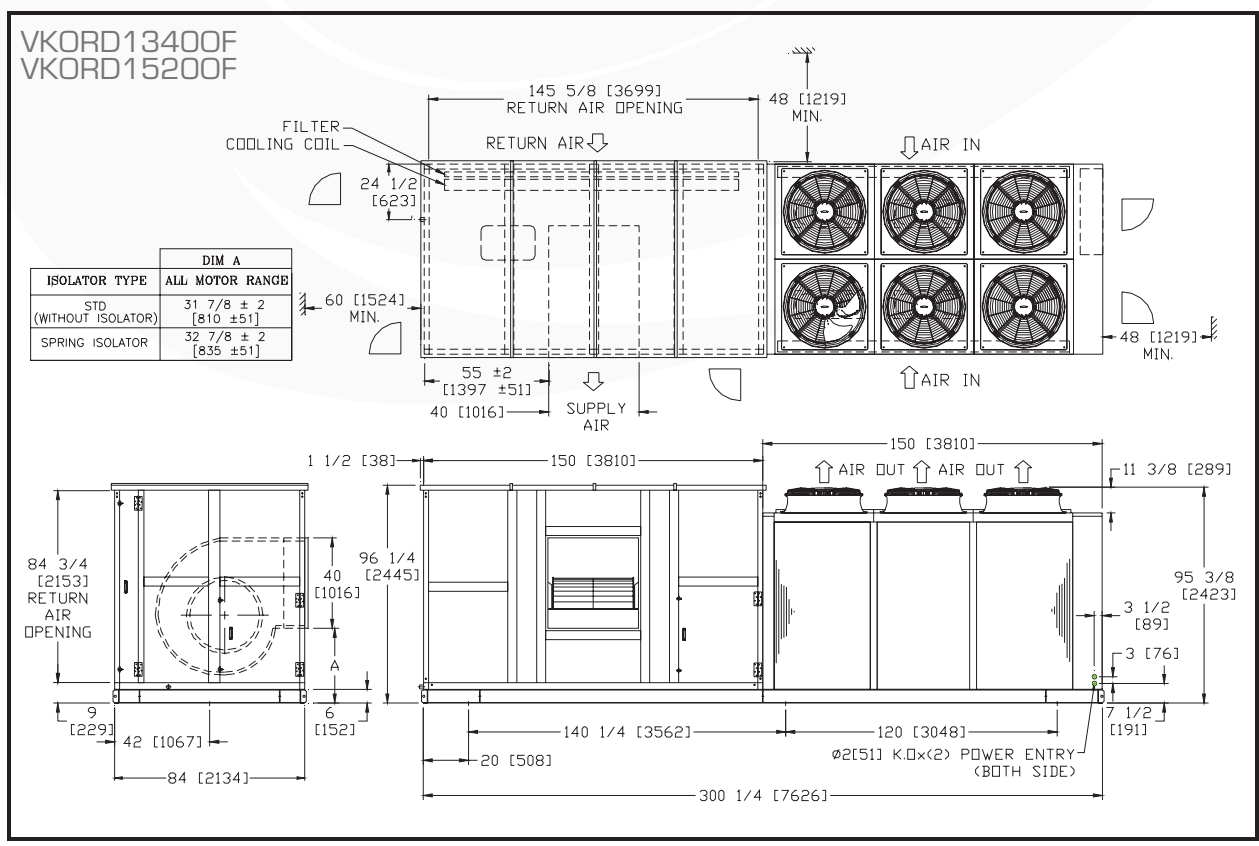

PHYSICAL DIMENSION

Note: All dimensions are in inches [mm].

VKOR1080F
VKORD1250F

VKORD1450F

MODEL	A	
	STANDARD	RUBBER
VKORD1600F	13 1/2 [343]	16 1/2 [419]
VKORD1900F	13 1/2 [343]	16 1/2 [419]
VKORD2200F	13 1/2 [343]	16 1/2 [419]

VKORD1600F
VKORD1900F
VKORD2200F

Note: All dimensions are in inches [mm].

Note: All dimensions are in inches [mm].

Note: All dimensions are in inches [mm].

Note: All dimensions are in inches [mm].